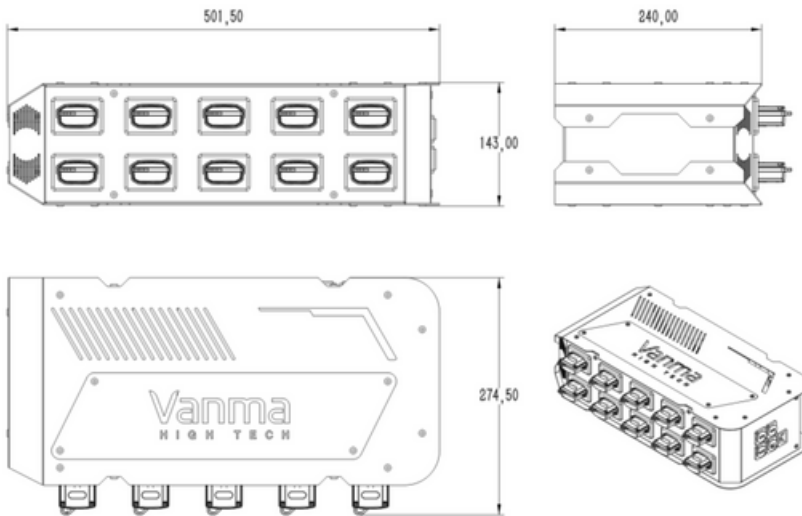

SMART KEY-LOCKER

WM-2000C-EKB

Products Description

Vanmasmart key locker build on the success of the proven VanmaSmart key control range providing businesses with a more secure, reliable and durable key management system built. A new sleek modern, and modular design makes our electronic key locker user-friendly. Built to last with an industrial-strength (1.5mm) scratch-resistant door and door hinges that are tested to over 1 million cycles.

Feature

- Grant Access Permission
- Unlock Automatically
- Charge Automatically
- Log Memory for Openings Upload Easily
- Patented Locking Mechanism
- Updatable Firmware

Drawings

Model:WM-2000C-EKB

Memory Capacity

- Key Slot.....10 Pcs (Customized)
- Upload Speed.....15,000Pcs/min

Technical Data

- Physical.....1.5mm Cold-rolled steel plate with Electrostatic spraying
- Weight.....7.3kg Operating
- System.....Android 5.0
- Voltage.....DC 12V
- Humidity.....10%-90% Working
- Temperature.....-25°C~55°C