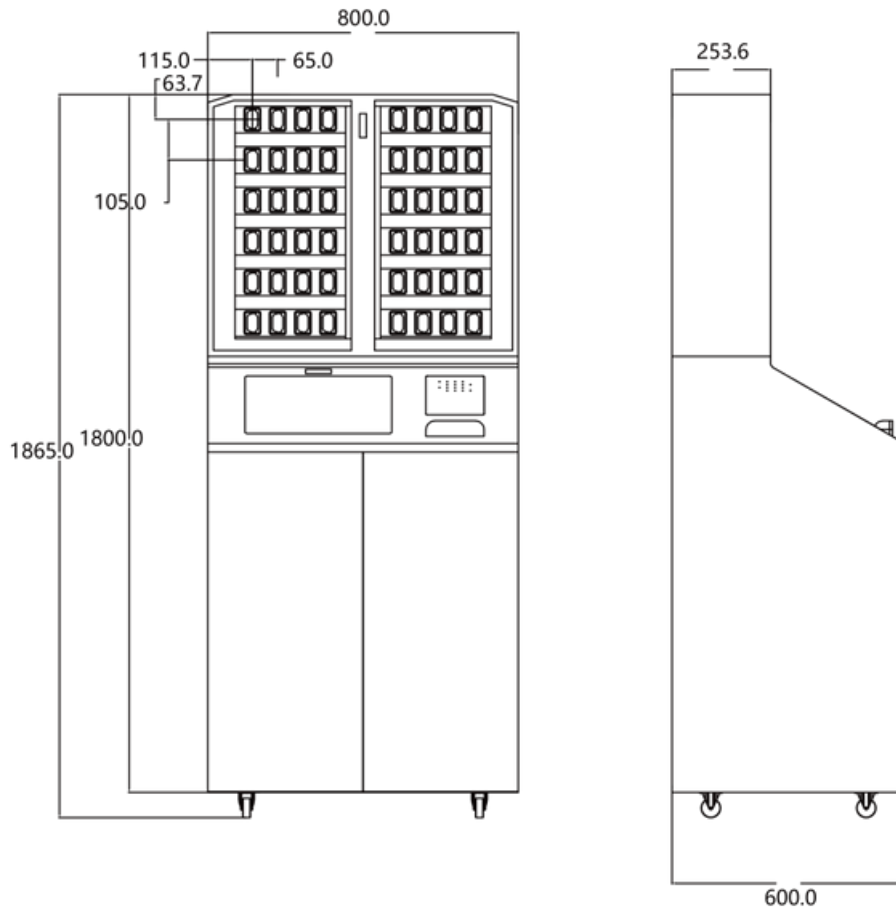

SMART KEY-CABINET

WM-2000C-EKM

Products Description

Vanmasmart key cabinet build on the success of the proven VanmaSmart key control range providing businesses with a more secure, reliable and durable key management system built. A new sleek modern, and modular design makes our electronic key locker user-friendly. Built to last with an industrial-strength (1.5mm) scratch-resistant door and door hinges that are tested to over 1 million cycles.

Drawings

Model:WM-2000C-EKM

Memory Capacity

- Key Slot.....56 Pcs (Customized)
- Upload Speed.....15, 000Pcs/min

Technical Data

- Physical.....1.5mm cold-rolled steel plate with electrostatic spraying
- Operating System.....Android 11.0
- Communication.....Ethernet RJ45 & Wi-Fi
- Slot Life Time.....1 Millions Plug
- Weight.....150kg
- Voltage.....DC 12V
- Humidity.....5%-95%
- Working Temperature.....-30°C~70°C